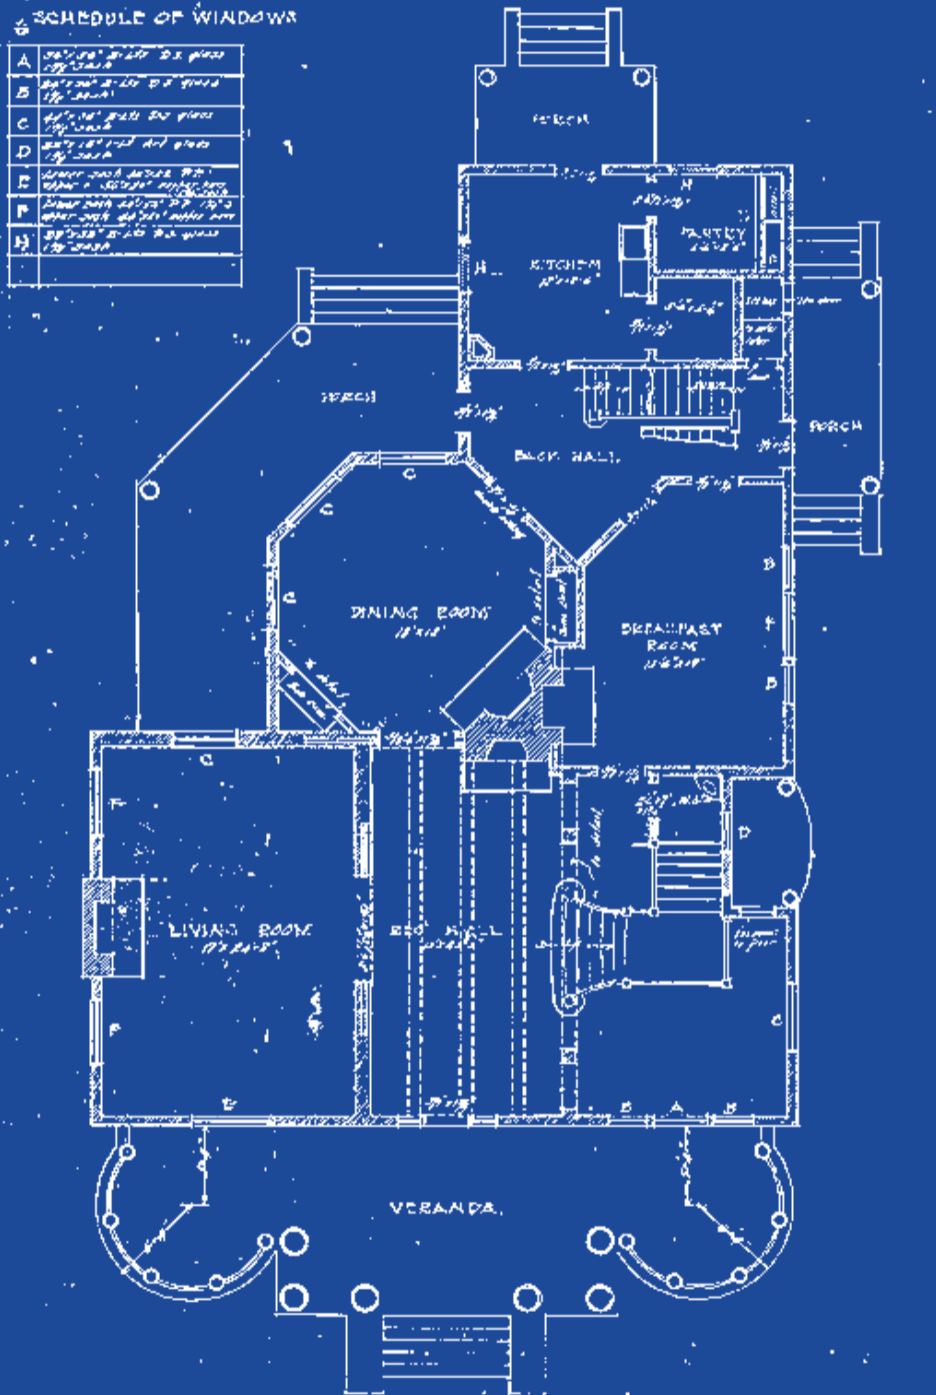

KellHouse1909@yahoo.com

(940) 723-2712

www.facebook.com/KellHouse

FRONT ELEVATION

RESIDENCE FOR MR FRANK KELL
WICHITA FALLS, TEXAS.

JOHNS & ORLOPP ARCHITECTS
WICHITA FALLS, TEXAS.

SCHEDULE OF WINDOWS

A	6'0" x 10'0" double hung window
B	6'0" x 10'0" double hung window
C	6'0" x 10'0" double hung window
D	6'0" x 10'0" double hung window
E	6'0" x 10'0" double hung window
F	6'0" x 10'0" double hung window
G	6'0" x 10'0" double hung window
H	6'0" x 10'0" double hung window